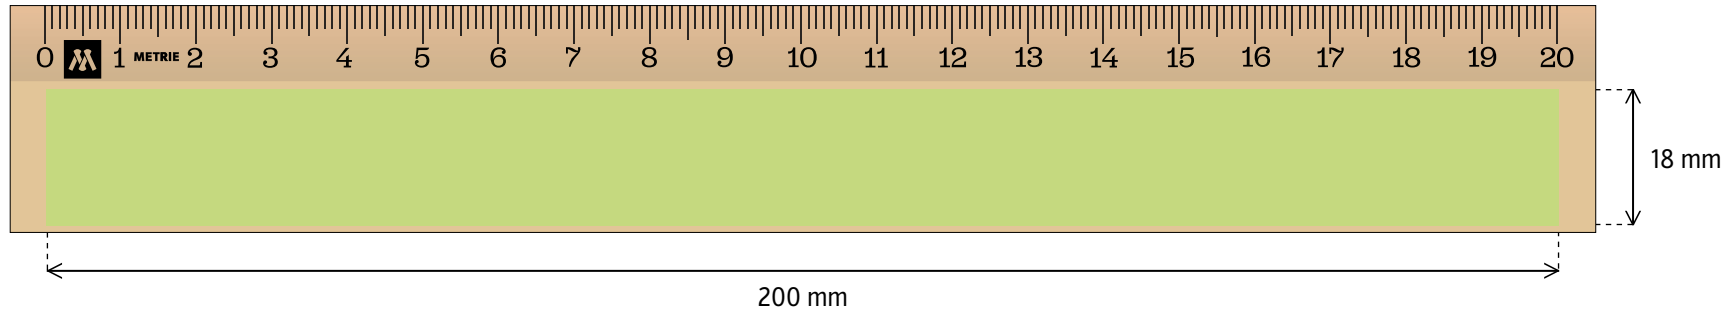

## FRONT SIDE

**DIGITAL PRINT** - print area size 210 × 20 mm

## BACK SIDE

**DIGITAL PRINT** - print area size 210 × 30 mm

## FRONT SIDE

**PAD PRINT** - print area size 200 × 18 mm

## BACK SIDE

**PAD PRINT** - print area size 200 × 26 mm