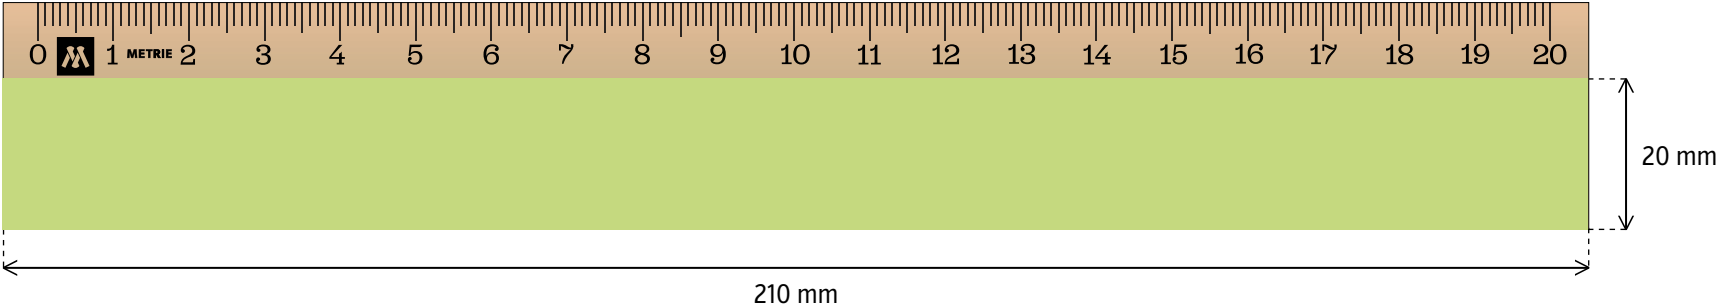

## FRONT SIDE

**DIGITAL PRINT** - print area size 210 × 20 mm

## BACK SIDE

**DIGITAL PRINT** - print area size 210 × 30 mm

## FRONT SIDE

**PAD PRINT** - print area size 200 × 18 mm

## BACK SIDE

**PAD PRINT** - print area size 200 × 26 mm