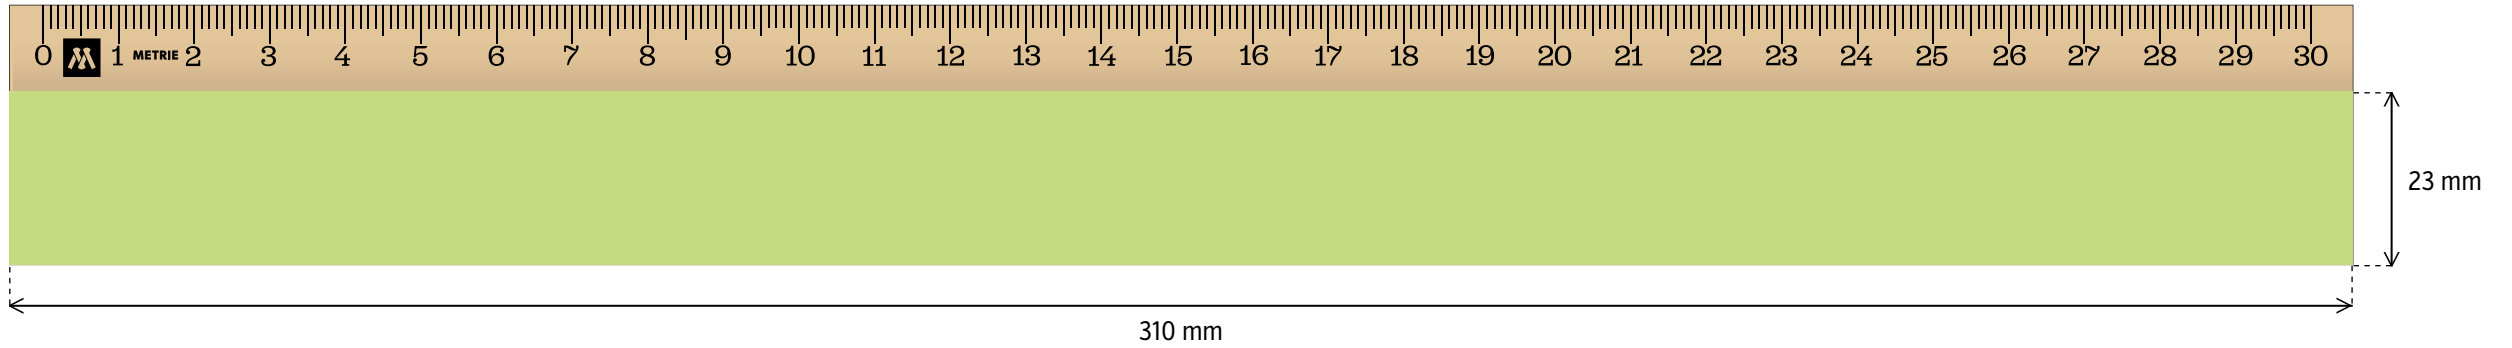

RULE 30 cm / DIGITAL PRINT

FRONT SIDE

DIGITAL PRINT - print area size 310 × 23 mm

BACK SIDE

DIGITAL PRINT - print area size 310 × 34,5 mm

RULE 30 cm / PAD PRINT

FRONT SIDE

PAD PRINT - print area size 290 × 23 mm

BACK SIDE

PAD PRINT - print area size 290 × 30 mm