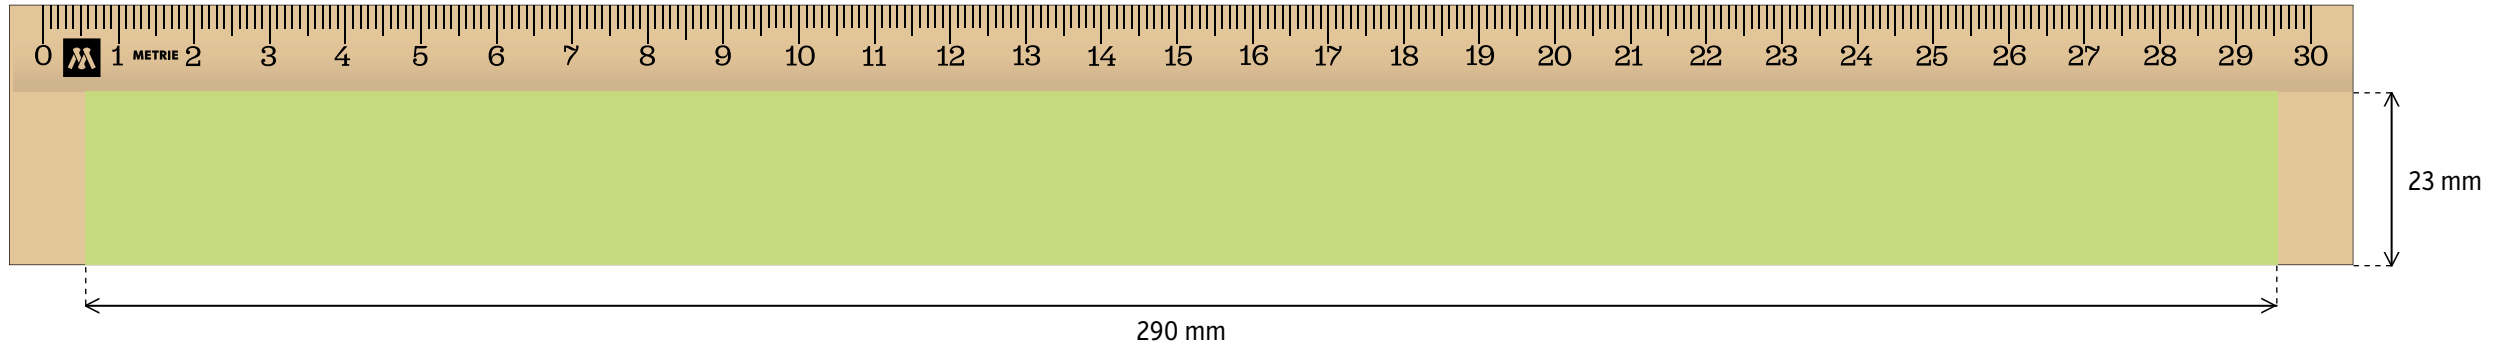

RULE 30 cm / DIGITAL PRINT

FRONT SIDE

DIGITAL PRINT - print area size 310 × 23 mm

BACK SIDE

DIGITAL PRINT - print area size 310 × 34,5 mm

RULE 30 cm / PAD PRINT

FRONT SIDE

PAD PRINT - print area size 290 × 23 mm

BACK SIDE

PAD PRINT - print area size 290 × 30 mm