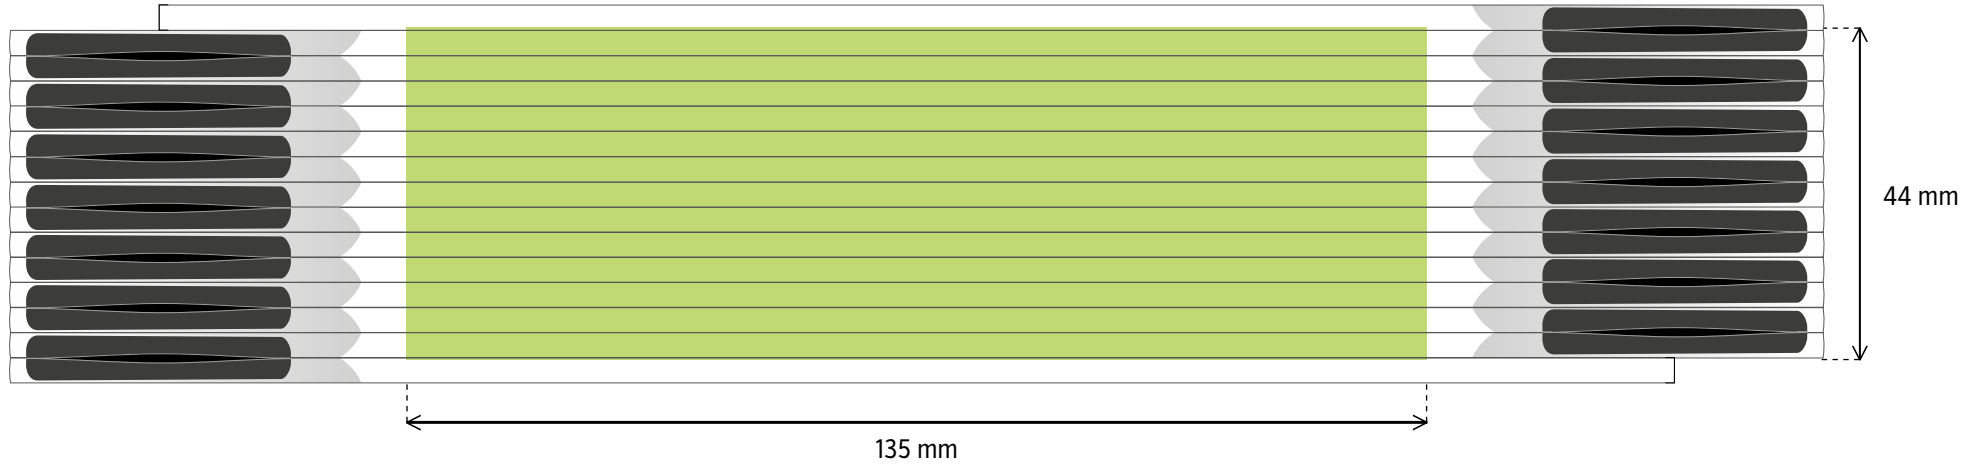

3 m **BLOCK 53/73** SIDE PRINT

PAD PRINT - print area size 220 × 44 mm

DIGITAL PRINT - print area size 240 × 50 mm

1m **PERFEKT 5** SIDE PRINT

PAD PRINT - print area size 135 × 13 mm

DIGITAL PRINT - print area size 145 × 16 mm

2 m **PERFEKT 10 / PROFI 10** SIDE PRINT

PAD PRINT - print area size 135 × 27 mm

DIGITAL PRINT - print area size 145 × 33 mm

3 m **PROFI 15** SIDE PRINT

PAD PRINT - print area size 135 × 44 mm

DIGITAL PRINT - print area size 145 × 50 mm

2 m **SLIMBOY** SIDE PRINT

PAD PRINT - print area size 130 × 24 mm

BLOCK UPB PRINT (UPPER PART BLANK)

PAD PRINT - print area size 185 × 8 mm

DIGITAL PRINT - print area size 215 × 8 mm

BLOCK MPB PRINT (MIDDLE PART BLANK)

PAD PRINT - print area size 185 × 5 mm

DIGITAL PRINT - print area size 215 × 5 mm

PERFEKT / PROFI UPB PRINT (UPPER PART BLANK)

PAD PRINT - print area size 165 × 8 mm

DIGITAL PRINT - print area size 165 × 8 mm