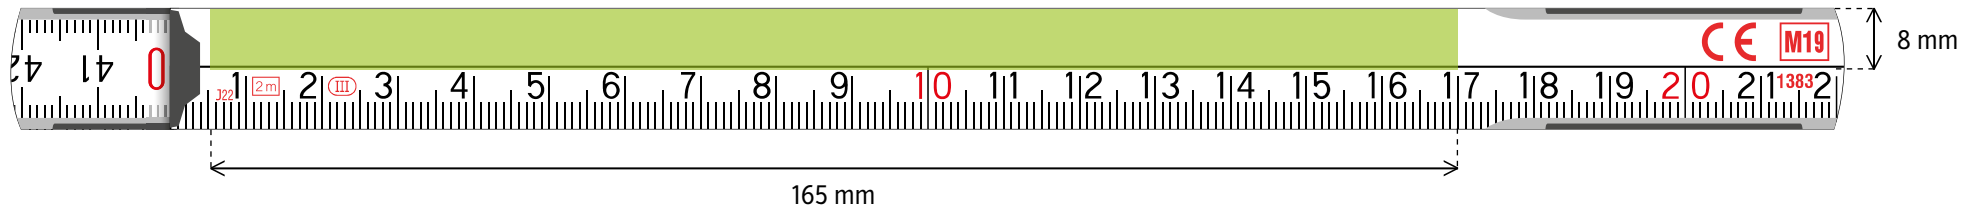

3 m **BLOCK 53/73** SIDE PRINT

PAD PRINT - print area size 220 × 44 mm

DIGITAL PRINT - print area size 240 × 50 mm

1m **PERFEKT 5** SIDE PRINT

PAD PRINT - print area size 135 × 13 mm

DIGITAL PRINT - print area size 145 × 16 mm

2 m **SLIMBOY** SIDE PRINT

PAD PRINT - print area size 130 × 24 mm

BLOCK UPB PRINT (UPPER PART BLANK)

PAD PRINT - print area size 185 × 8 mm

DIGITAL PRINT - print area size 215 × 8 mm

BLOCK MPB PRINT (MIDDLE PART BLANK)

PAD PRINT - print area size 185 × 5 mm

DIGITAL PRINT - print area size 215 × 5 mm

PERFEKT / PROFI UPB PRINT (UPPER PART BLANK)

PAD PRINT - print area size 165 × 8 mm

DIGITAL PRINT - print area size 165 × 8 mm

PERFEKT / PROFI MPB PRINT (MIDDLE PART BLANK)

PAD PRINT - print area size 185 × 5 mm

DIGITAL PRINT - print area size 215 × 5 mm