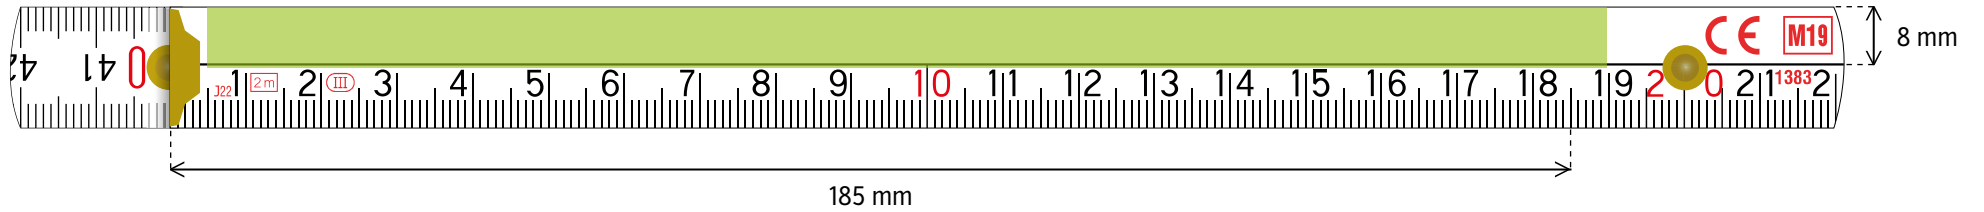

3 m **BLOCK 53/73** SIDE PRINT

PAD PRINT - print area size 220 × 44 mm

DIGITAL PRINT - print area size 240 × 50 mm

1m **PERFEKT 5** SIDE PRINT

PAD PRINT - print area size 135 × 13 mm

DIGITAL PRINT - print area size 145 × 16 mm

2 m **PERFEKT 10 / PROFI 10** SIDE PRINT

PAD PRINT - print area size 135 × 27 mm

DIGITAL PRINT - print area size 145 × 33 mm

3 m **PROFI 15** SIDE PRINT

PAD PRINT - print area size 135 × 44 mm

DIGITAL PRINT - print area size 145 × 50 mm

2 m **SLIMBOY** SIDE PRINT

PAD PRINT - print area size 130 × 24 mm

BLOCK UPB PRINT (UPPER PART BLANK)

PAD PRINT - print area size 185 × 8 mm

DIGITAL PRINT - print area size 215 × 8 mm

BLOCK MPB PRINT (MIDDLE PART BLANK)

PAD PRINT - print area size 185 × 5 mm

DIGITAL PRINT - print area size 215 × 5 mm

PERFEKT / PROFI UPB PRINT (UPPER PART BLANK)

PAD PRINT - print area size 165 × 8 mm

DIGITAL PRINT - print area size 165 × 8 mm