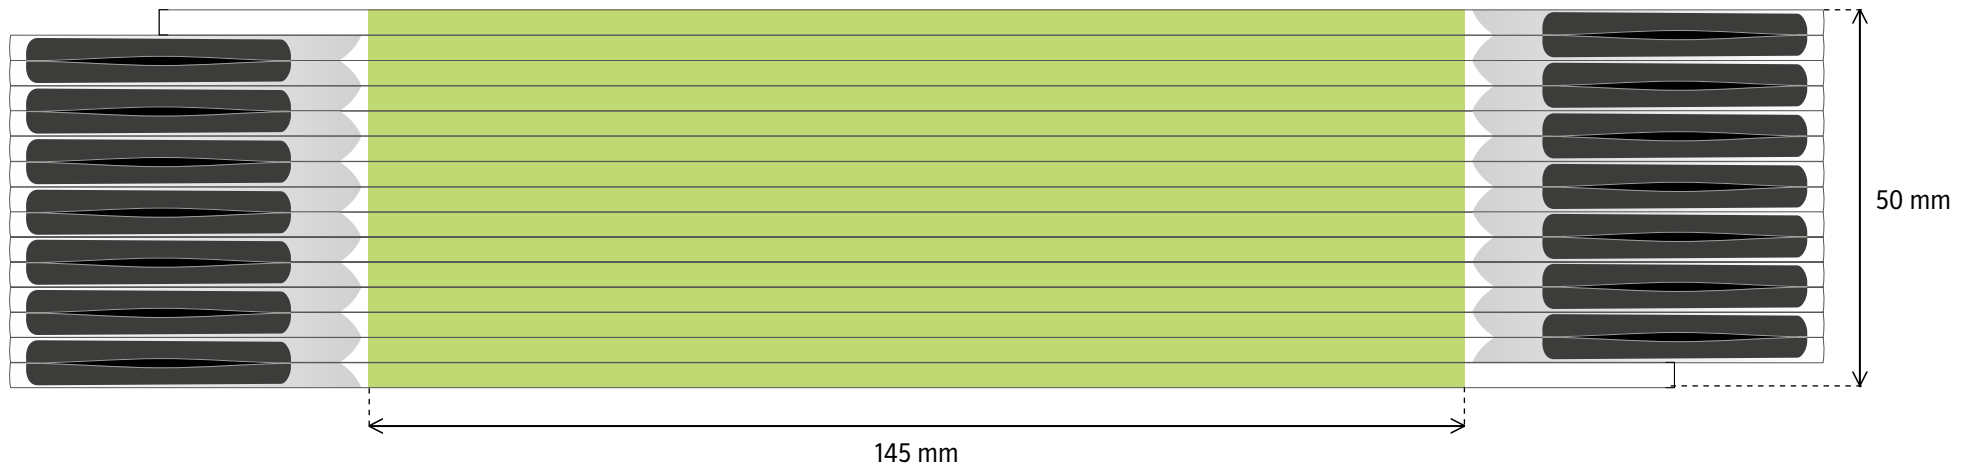

3 m **BLOCK 53/73** SIDE PRINT

PAD PRINT - print area size 220 × 44 mm

DIGITAL PRINT - print area size 240 × 50 mm

1m **PERFEKT 5** SIDE PRINT

PAD PRINT - print area size 135 × 13 mm

DIGITAL PRINT - print area size 145 × 16 mm

2 m **PERFEKT 10 / PROFI 10** SIDE PRINT

PAD PRINT - print area size 135 × 27 mm

DIGITAL PRINT - print area size 145 × 33 mm

3 m **PROFI 15** SIDE PRINT

PAD PRINT - print area size 135 × 44 mm

DIGITAL PRINT - print area size 145 × 50 mm

2 m **SLIMBOY** SIDE PRINT

PAD PRINT - print area size 130 × 24 mm

BLOCK UPB PRINT (UPPER PART BLANK)

PAD PRINT - print area size 185 × 8 mm

DIGITAL PRINT - print area size 215 × 8 mm

BLOCK MPB PRINT (MIDDLE PART BLANK)

PAD PRINT - print area size 185 × 5 mm

DIGITAL PRINT - print area size 215 × 5 mm

PERFEKT / PROFI UPB PRINT (UPPER PART BLANK)

PAD PRINT - print area size 165 × 8 mm

DIGITAL PRINT - print area size 165 × 8 mm