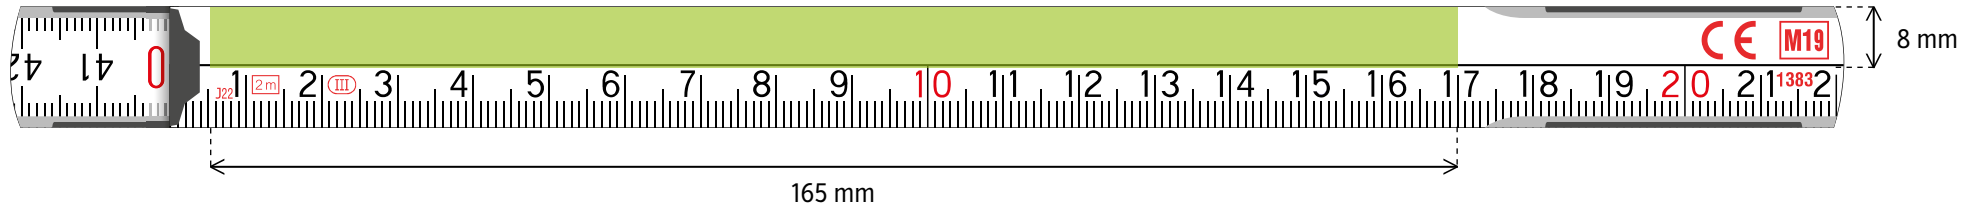

3 m **BLOCK 53/73** SIDE PRINT

PAD PRINT - print area size 220 × 44 mm

DIGITAL PRINT - print area size 240 × 50 mm

1m **PERFEKT 5** SIDE PRINT

PAD PRINT - print area size 135 × 13 mm

DIGITAL PRINT - print area size 145 × 16 mm

2 m **SLIMBOY** SIDE PRINT

PAD PRINT - print area size 130 × 24 mm

BLOCK UPB PRINT (UPPER PART BLANK)

PAD PRINT - print area size 185 × 8 mm

DIGITAL PRINT - print area size 215 × 8 mm

BLOCK MPB PRINT (MIDDLE PART BLANK)

PAD PRINT - print area size 185 × 5 mm

DIGITAL PRINT - print area size 215 × 5 mm

PERFEKT / PROFI UPB PRINT (UPPER PART BLANK)

PAD PRINT - print area size 165 × 8 mm

DIGITAL PRINT - print area size 165 × 8 mm

PERFEKT / PROFI MPB PRINT (MIDDLE PART BLANK)

PAD PRINT - print area size 185 × 5 mm

DIGITAL PRINT - print area size 215 × 5 mm