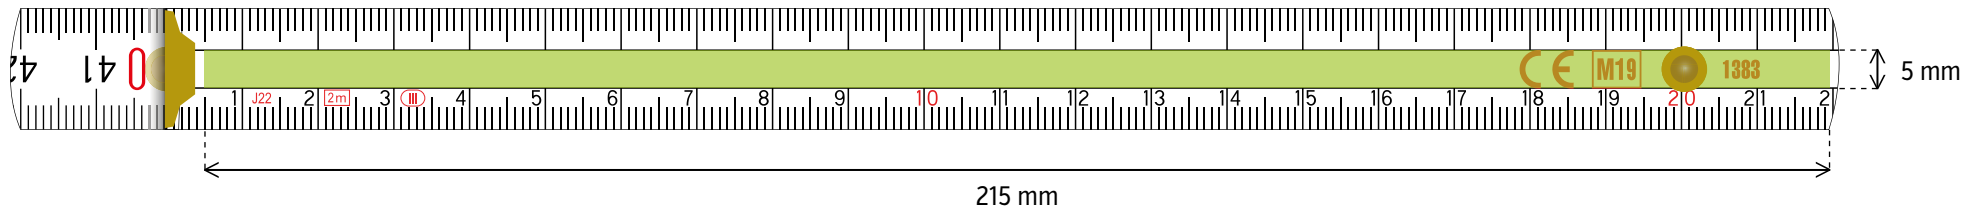

3 m **BLOCK 53/73** SIDE PRINT

PAD PRINT - print area size 220 × 44 mm

DIGITAL PRINT - print area size 240 × 50 mm

1m **PERFEKT 5** SIDE PRINT

PAD PRINT - print area size 135 × 13 mm

DIGITAL PRINT - print area size 145 × 16 mm

2 m **PERFEKT 10 / PROFI 10** SIDE PRINT

PAD PRINT - print area size 135 × 27 mm

DIGITAL PRINT - print area size 145 × 33 mm

3 m **PROFI 15** SIDE PRINT

PAD PRINT - print area size 135 × 44 mm

DIGITAL PRINT - print area size 145 × 50 mm

2 m **SLIMBOY** SIDE PRINT

PAD PRINT - print area size 130 × 24 mm

BLOCK UPB PRINT (UPPER PART BLANK)

PAD PRINT - print area size 185 × 8 mm

DIGITAL PRINT - print area size 215 × 8 mm

BLOCK MPB PRINT (MIDDLE PART BLANK)

PAD PRINT - print area size 185 × 5 mm

DIGITAL PRINT - print area size 215 × 5 mm

PERFEKT / PROFI UPB PRINT (UPPER PART BLANK)

PAD PRINT - print area size 165 × 8 mm

DIGITAL PRINT - print area size 165 × 8 mm