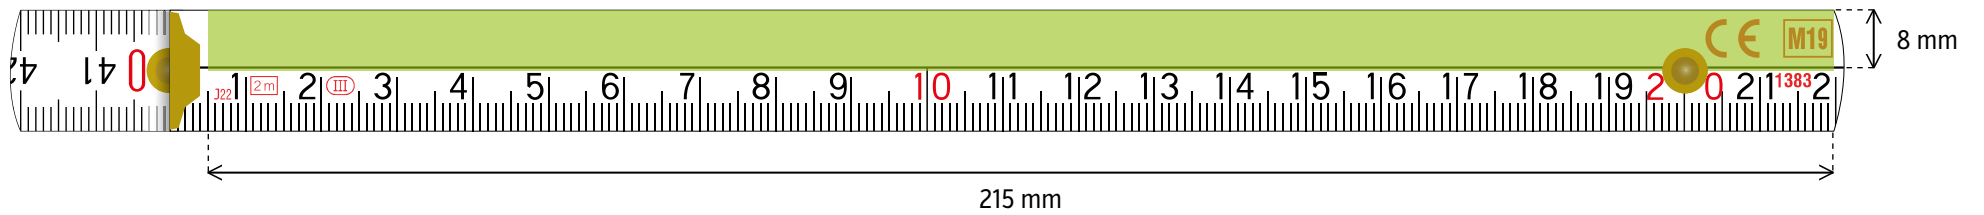

3 m **BLOCK 53/73** SIDE PRINT

PAD PRINT - print area size 220 × 44 mm

DIGITAL PRINT - print area size 240 × 50 mm

1m **PERFEKT 5** SIDE PRINT

PAD PRINT - print area size 135 × 13 mm

DIGITAL PRINT - print area size 145 × 16 mm

2 m **PERFEKT 10 / PROFI 10** SIDE PRINT

PAD PRINT - print area size 135 × 27 mm

DIGITAL PRINT - print area size 145 × 33 mm

3 m **PROFI 15** SIDE PRINT

PAD PRINT - print area size 135 × 44 mm

DIGITAL PRINT - print area size 145 × 50 mm

2 m **SLIMBOY** SIDE PRINT

PAD PRINT - print area size 130 × 24 mm

BLOCK UPB PRINT (UPPER PART BLANK)

PAD PRINT - print area size 185 × 8 mm

DIGITAL PRINT - print area size 215 × 8 mm

BLOCK MPB PRINT (MIDDLE PART BLANK)

PAD PRINT - print area size 185 × 5 mm

DIGITAL PRINT - print area size 215 × 5 mm

PERFEKT / PROFI UPB PRINT (UPPER PART BLANK)

PAD PRINT - print area size 165 × 8 mm

DIGITAL PRINT - print area size 165 × 8 mm